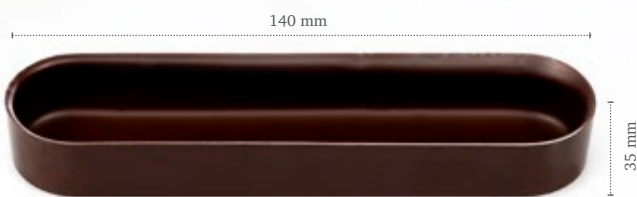

Mini elegance green
77318 (576 pcs)
all year available

Curvy elegance white
77039 (128 pcs)
all year available

Curvy elegance dark
77038 (128 pcs)
all year available

Mandarin leaf

Eclair cup milk/white

Recipe: Exotica

Eclair cup dark
11236 (60 pcs)
all year available

Eclair cup milk/white
12230 (60 pcs)
all year available

Tartelette cup 7 cm
11215 (66 pcs)
all year available

Tartelette cup 5 cm
11214 (72 pcs)
all year available