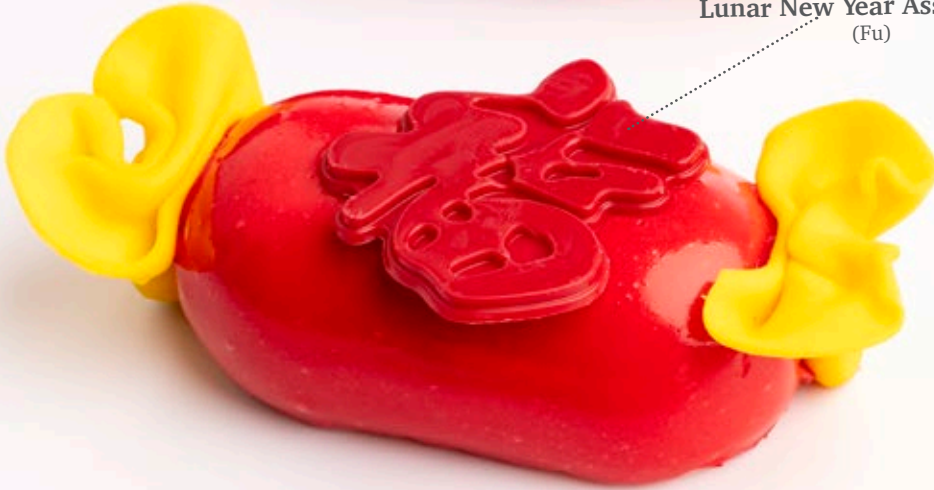

DOBLA'S SEASONAL COLLECTION 2025

Lunar New Year

Lunar New Year Assortment
(Fu)

Recipe: Happiness

CREATING
CHOCOLATE EXCITEMENT

Lunar New Year Assortment
78049 (48 pcs)

- Quilin (8 pcs)
- Fu (8 pcs)
- Money bag (8 pcs)
- Lantern (8 pcs)
- Envelope (8 pcs)
- Firecracker (8 pcs)