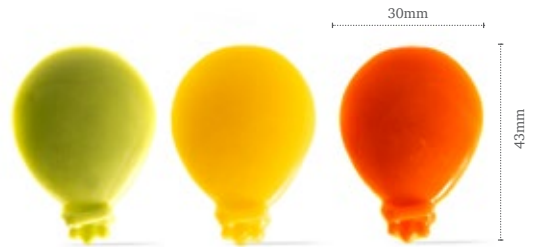

Balloons
78429 (160 pcs)