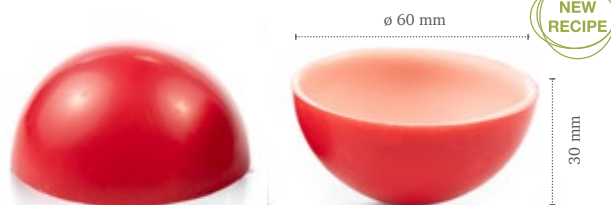

Coupole red
79106 (144 pcs)
Volume 36ml (1,22 oz)