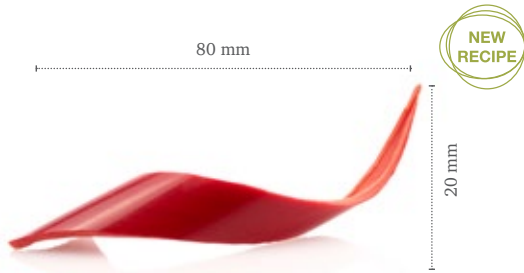

Twist red
79112 (80 pcs)