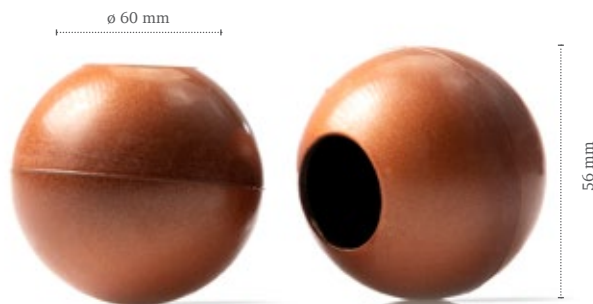

Teardrop dark/white
15051 (36 pcs)
Volume 75ml (2,54w oz)

Ring dark
15001 (40 pcs)
Volume 75ml (2,54 oz)

Ring white/dark
15052 (40 pcs)
Volume 75ml (2,54 oz)

Filter telescope dark/white
77107 (22 pcs)

Coupole bronze
77769 (144 pcs)
Volume 36ml (1,22 oz)