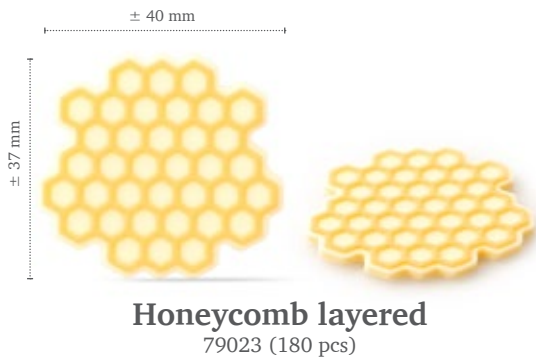

Lace topper cacao pods

Lace topper cacao pods

"Cacao cubes" by Bart de Gans

“Pavpowhaou” by Christophe Domange

**LAYER SIGNATURE
TECHNIQUE**

The layered technique is a hallmark of refined chocolate decoration, bringing depth and elegance to any creation. At Dobra, we craft intricate shapes and detailed reliefs that help tell unique stories on every dessert. Blending artistry with structural integrity, each piece offers both functionality and visual appeal. With Dobra’s expertise, you can effortlessly add elegance and detail to your recipes.