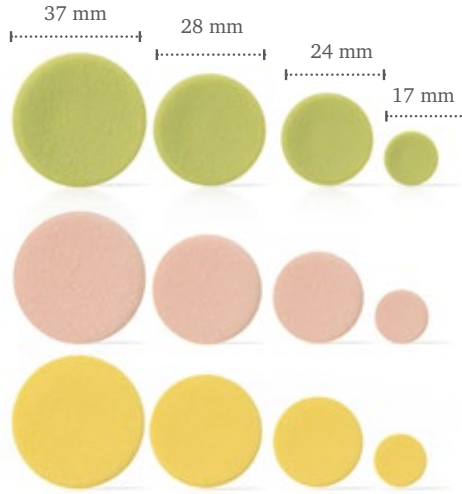

Bronze crumble
77764 (486 pcs)

Crumbly pink
77771 (486 pcs)

Spots original
77223 (420 pcs)

Spots pastel
77800 (420 pcs)

Splash milk
77179 (195 pcs)

Toadstool

Shaving flat dark

"Forêt noire" by Michel Willaume