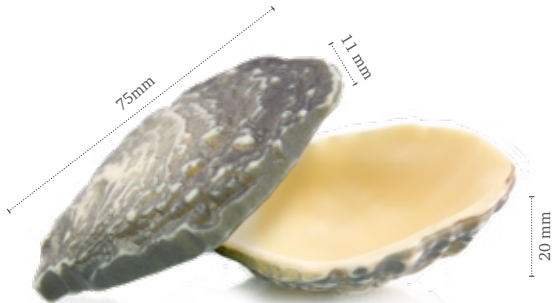

Chocolate oyster
77509 (12 whole oysters)
- Oyster cups (12 pcs)
- Oyster lids (12 pcs)

Apple coupole green
77682 (28 pcs)

Honey pot
77641 (18 pcs)

Eclair cup milk/white
12230 (60 pcs)

Sphere velvet white 8cm
77663 (22 pcs)