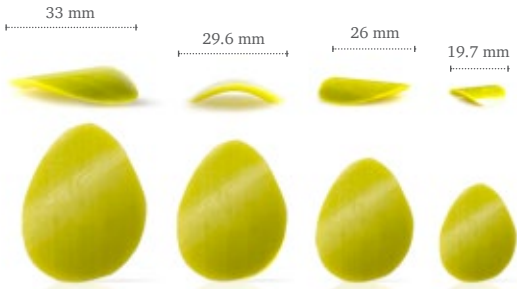

Chocolate rose mini white velvet
77789 (45 pcs)

Daisy
79103 (200 pcs)
Increase pcs/box from 140 to 200

Tournesol
77467 (72 pcs)

Butterfly
77918 (120 pcs)

Butterfly white pink
77572 (120 pcs)

Curvy spots green
77772 (288 pcs)