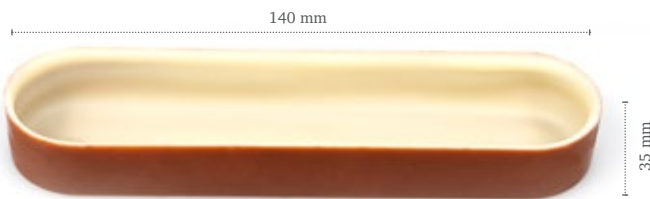

Spaghetti orange
48218 (2,5 kg)

Spaghetti milk
42147 (2,5 kg)

Spaghetti dark
41145 (2,5 kg)

Spaghetti white
43127 (2,5 kg)

Layered lemons

FILLABLES

Signature

Carefully crafted signature creations for an experience of unique indulgence.

Chocolate oyster
77509 (12 whole oysters)
- Oyster cups (12 pcs)
- Oyster lids (12 pcs)

Apple coupole green
77682 (28 pcs)

Honey pot
77641 (18 pcs)

Eclair cup milk/white
12230 (60 pcs)

Sphere velvet white 8cm
77663 (22 pcs)