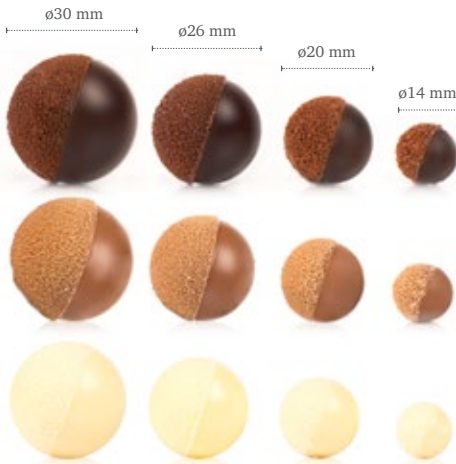

Globes original
77263 (36 pcs)

ø30 mm

ø26 mm

ø20 mm

ø14 mm

ø 14 mm

ø 14 mm