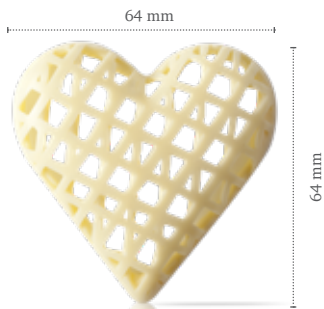

Heart white
77067 (32 pcs)