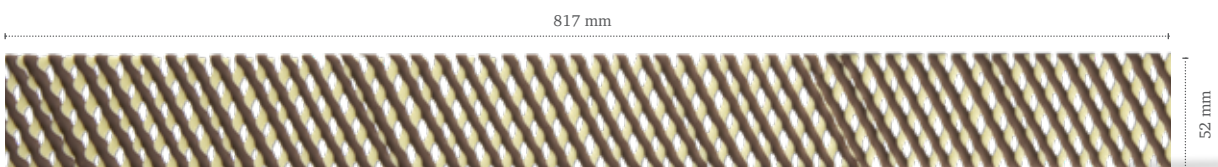

± 66 mm

“Reinvented Mille-feuille” by Michel Willaume

Mille-feuille rectangle
79022 (104 pcs)

Filter dark
77002 (10 sheets)

Filter square dark
77004 (150 pcs)

Filter dark/white
77104 (10 sheets)

Collar sheet long dark/white
15035 (75 pcs)
for a cake of Ø 260 mm