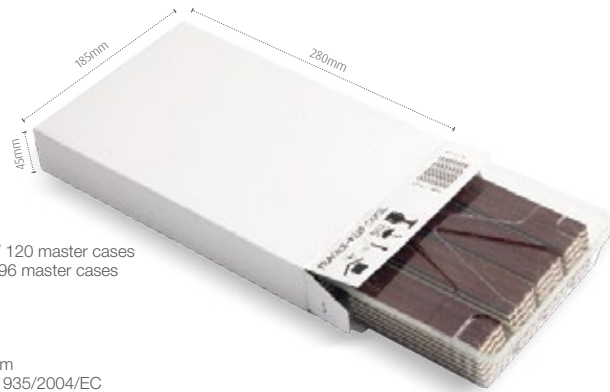

Packaging

Single trays

Packaging advantages

- No breakage, easy to use
- Protects chocolate from humidity
- Can be 100% recycled
- CFC free / FDA approved
- # boxes / block pallet: 720 single boxes / 120 master cases
- # boxes / euro pallet: 576 single boxes / 96 master cases
- # boxes / master case: 6
- Material single box: cardboard 77g
- Dimensions tray: 275x182x43mm
- Material mastercase: cardboard 400 g
- Dimensions mastercase: 385x290x160mm
- Foodgrade declaration of trays conform 1935/2004/EC
- Migration test available conform 2011/EC