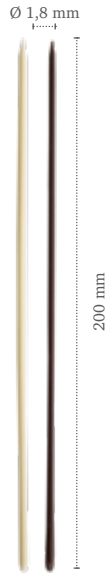

Rose white/dark
72182 (±180 pcs)

Rose white/purple
73806 (±180 pcs)

Rose midi dark/white
72184 (±330 pcs)

Twister dark/white
41159 (± 3150 pcs = 1,5 kg)

Mistral milk/white
42167 (± 1085 pcs = 2,5kg)
42175 (± 868 pcs = 2kg)

Tornado white/dark
43124 (0,8kg = ±570 pcs)
72111 (0,2kg = ±144 pcs)

Dentelle dark
41116 (1 kg)

Feather

"Anniversary strawberry" by Lars Vierhout

Spear short dark
71429 (1385 pcs)

Spear dark/white assortment
71178 (±490 pcs)

Panatella dark
71171 (±110 pcs)

Panatella white
73171 (±110 pcs)

Panatella dark with white stripes
71172 (±110 pcs)

Mikado XL dark/white
71163 (±220 pcs)

Mikado dark
71162 (±335 pcs)

Mikado white
73165 (±335 pcs)