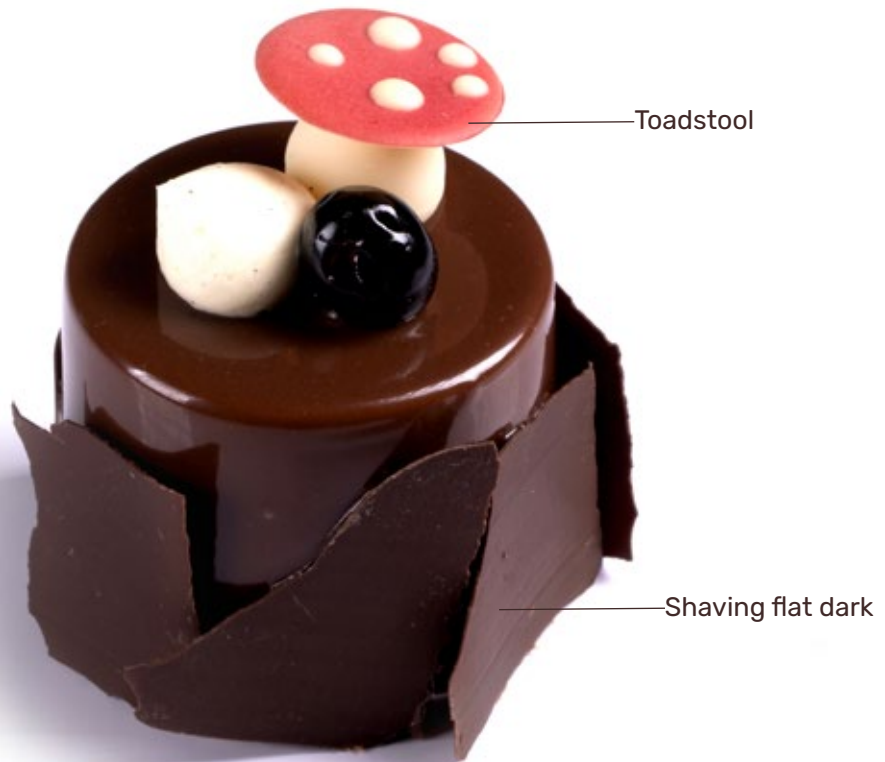

Bronze crumble
77764 (486 pcs)

Crumbly pink
77771 (486 pcs)

Spots original
77223 (420 pcs)

Spots pastel
77800 (420 pcs)

Splash milk
77179 (195 pcs)

Toadstool

Shaving flat dark

"Forêt noire" by Michel Willaume