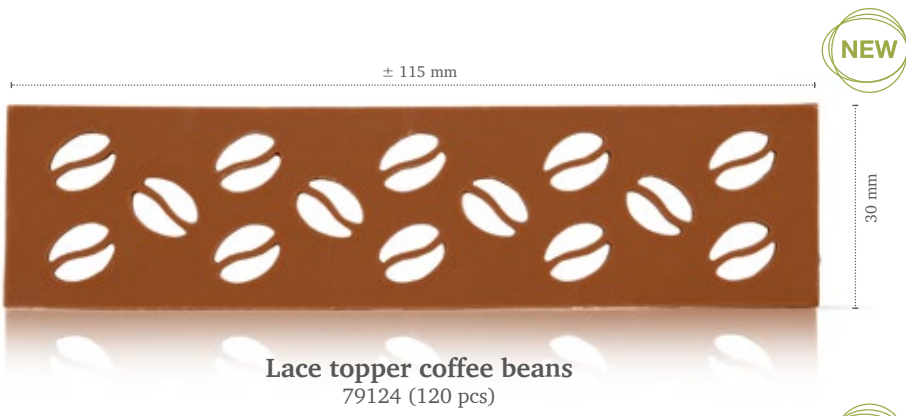

"Red silk" by Bart de Gans