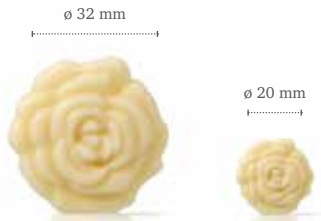

Tramontana marbled
72102 (± 131 pcs)

Blizzard assortment
73196 (± 262 pcs)

Point dark
71226 (± 167 pcs)

Exclusive assortment
71202 (± 310 pcs)

Golden pearl
77323 (120 pcs)

irca
Chocosmart Dark
1010089 (11 lb bucket)