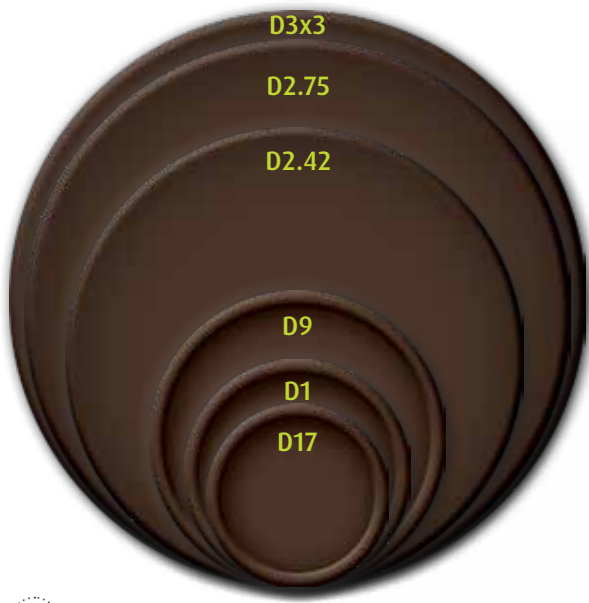

BIRD HEAD

D31 Bird Head 76 mm x 127 mm (3.00" x 5.00") 24 pieces

OVALS

- D3x4 Oval** 76mm x 101 mm (3.00" x 3.98") 44 pieces
- D14 Oval** 44 mm x 70 mm (1.77" x 2.76") 240 pieces
- D10 Oval** 35 mm x 55 mm (1.38" x 2.17") 140 pieces
- D7 Oval** 26 mm x 46 mm (1.02" x 1.81") 210 pieces
- D11 Oval** 23 mm x 37 mm (.91" x 1.46") 294 pieces

GRAD HAT

D36 Grad Hat

60 mm x 90 mm (2.38" x 3.50") 165 pieces

DIAMOND

D30 Diamond

38 mm x 64 mm (1.50" x 2.50") 140 pieces

D3x4 Oval

76mm x 101 mm (3.00" x 3.98") 44 pieces

Actual size of chocolate pieces.

76 mm (3.00")
D3x3
39 mm (1.54")
D9
30 mm (1.18")
D1
24 mm (.95")
D17

D3x3 Circle
76 mm (3.00") 66 pieces

CIRCLES

- D3x3 Circle** 76 mm (3.00") 66 pieces
- D2.75 Circle** 70 mm (2.75") 252 or 126 pieces
- D2.42 Circle** 62 mm (2.42") 308 pieces
- D9 Circle** 39 mm (1.54") 168 pieces
- D1 Circle** 30 mm (1.18") Small Box 315 pieces
- D17 Circle** 24 mm (.95") 462 pieces