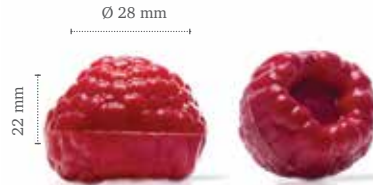

Butter tart 6.9"
74000 (12 pcs)

Chocolate lime
77313 (36 pcs)

Chocolate lemon
77312 (36 pcs)

Chocolate orange
77314 (36 pcs)

Chocolate blueberry
77449 (120 pcs)

Chocolate raspberry
77980 (72 pcs)

Chocolate cherry
77979 (72 pcs)