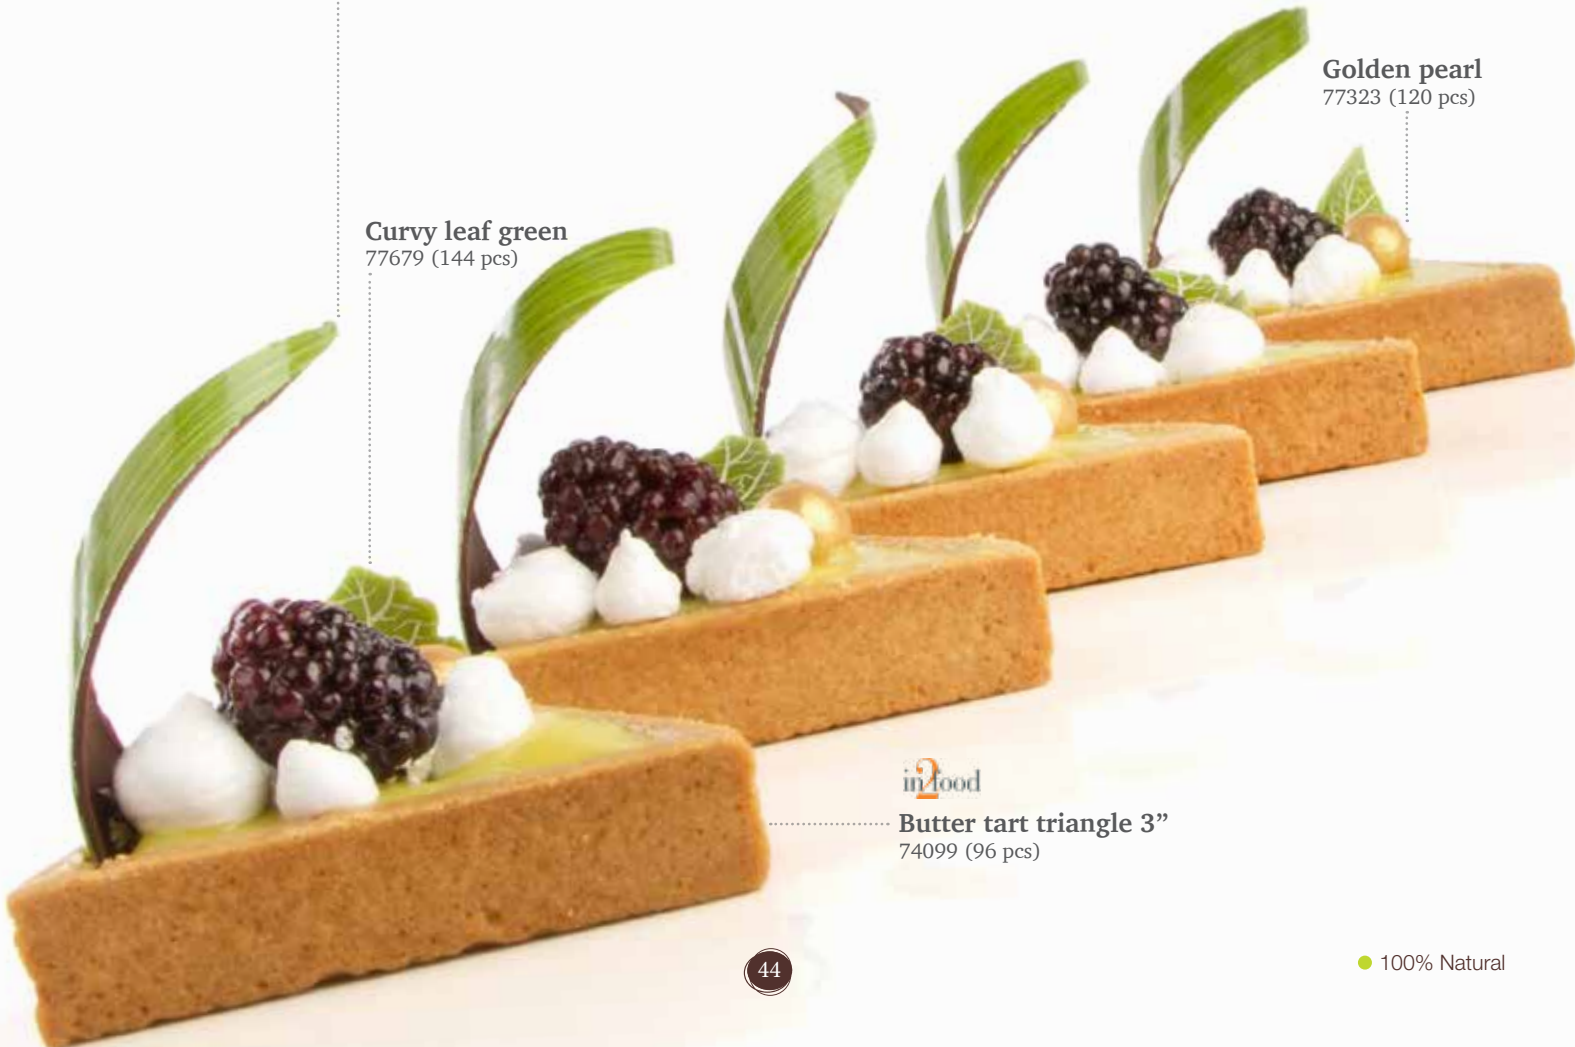

Twist green
77784 (80 pcs)

Twist red
77342 (80 pcs)

Butter tart triangle 3"
74099 (96 pcs)

Golden pearl
77323 (120 pcs)