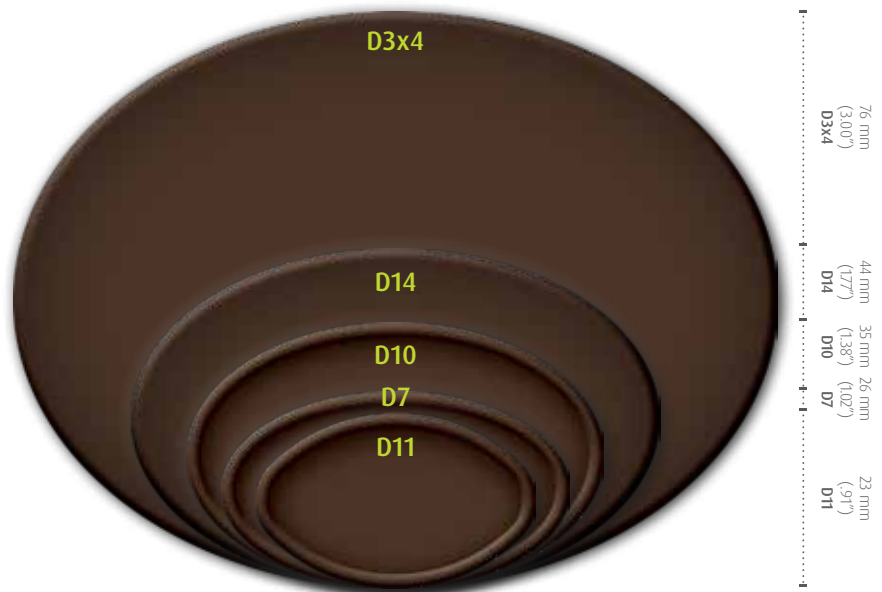

BIRD HEAD

D31 Bird Head 76 mm x 127 mm (3.00" x 5.00") 24 pieces

OVALS

- D3x4 Oval** 76mm x 101 mm (3.00" x 3.98") 44 pieces
- D14 Oval** 44 mm x 70 mm (1.77" x 2.76") 240 pieces
- D10 Oval** 35 mm x 55 mm (1.38" x 2.17") 140 pieces
- D7 Oval** 26 mm x 46 mm (1.02" x 1.81") 210 pieces
- D11 Oval** 23 mm x 37 mm (.91" x 1.46") 294 pieces