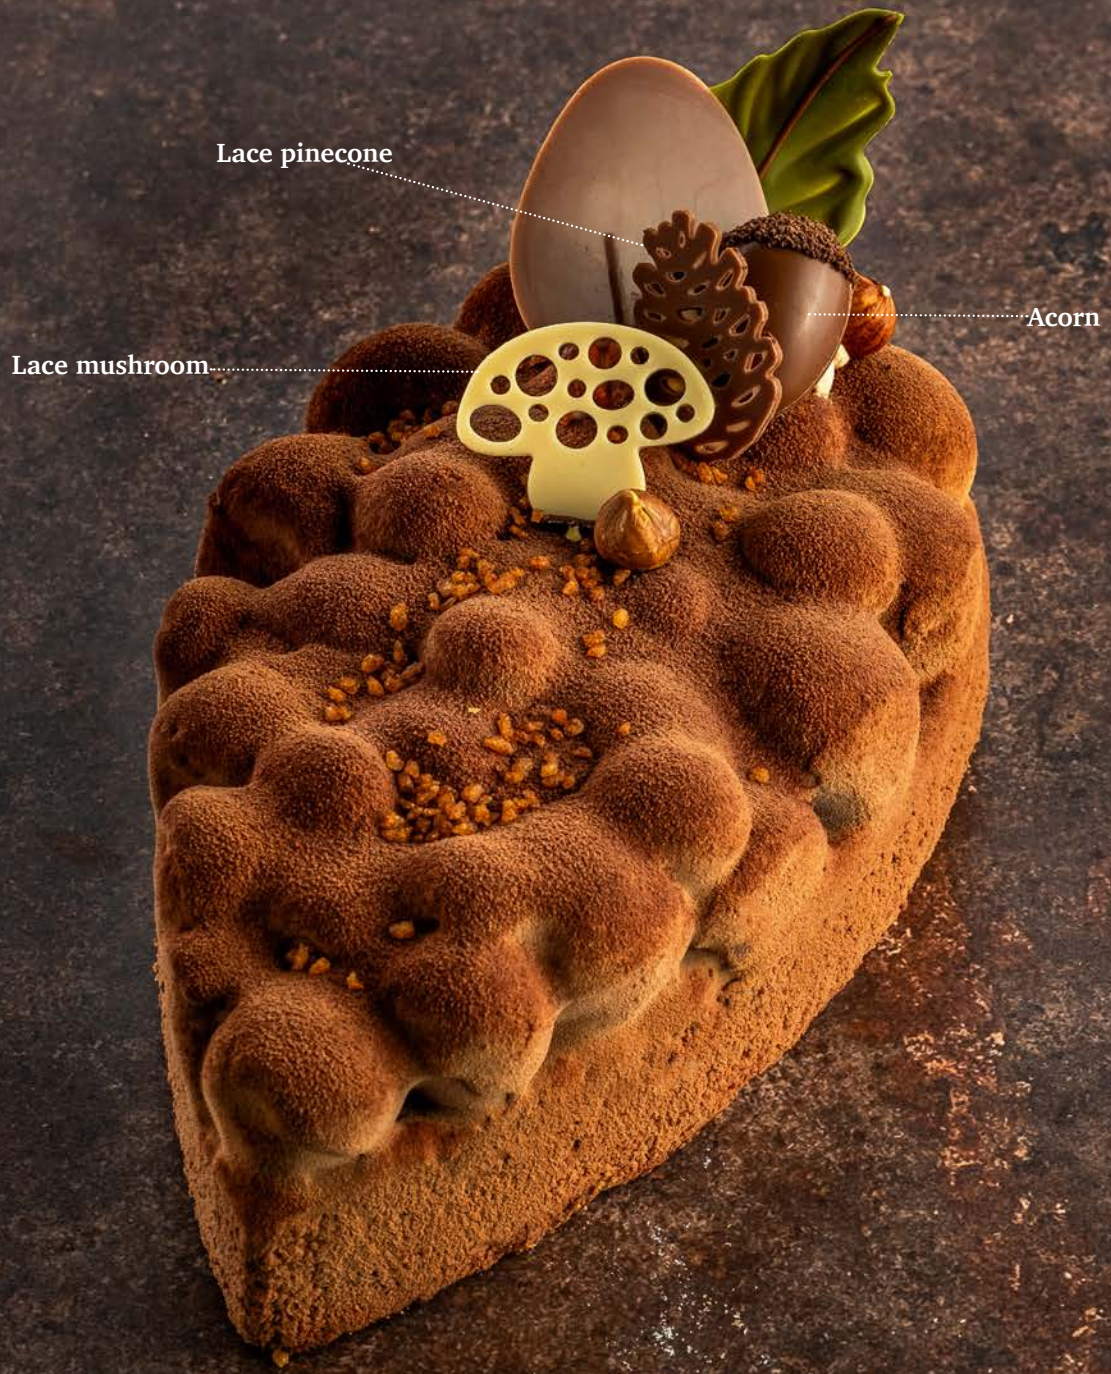

.....Pumpkin face assortment

CREATING
CHOCOLATE EXCITEMENT

Lace pinecone
79072 (180 pcs)

Lace mushroom
79071 (180 pcs)

Toadstool
77660 (200 pcs)

Lace pinecone

Lace pinecone

Lace mushroom