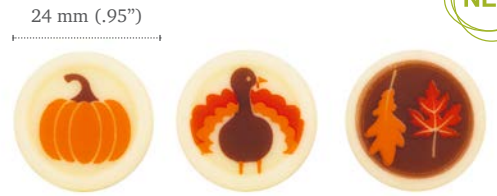

Fall bets are off trio (D17)
23664 (462 pcs)