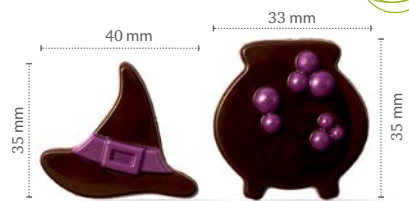

Curvy art leaf dark
79069 (96 pcs)

Cocoa pod
79018 (20 pcs)

Pumpkin 3D
77798 (48 pcs)

Fall leaves assortment dark (D27)
21264 (168 pcs)

Pumpkin face assortment
78484 (90 pcs)

Pumpkin face assortment

NEW

Witchcraft assortment
78487 (90 pcs)

Mummy
77511 (± 40 pcs)

Bat
71812 (± 192 pcs)

Spooky
78810 (± 128 pcs)

Truffle shell eyeball red
77959 (252 pcs)
Volume 5ml (0,17 oz)

Spider web
71212 (± 110 pcs)

Ghastly Gnomes
23653 (252 pcs)

NEW

Truffle shell eyeball red