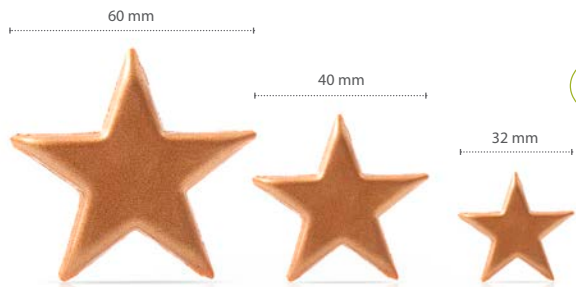

NEW

Star bronze assortment
78449 (132 pcs)