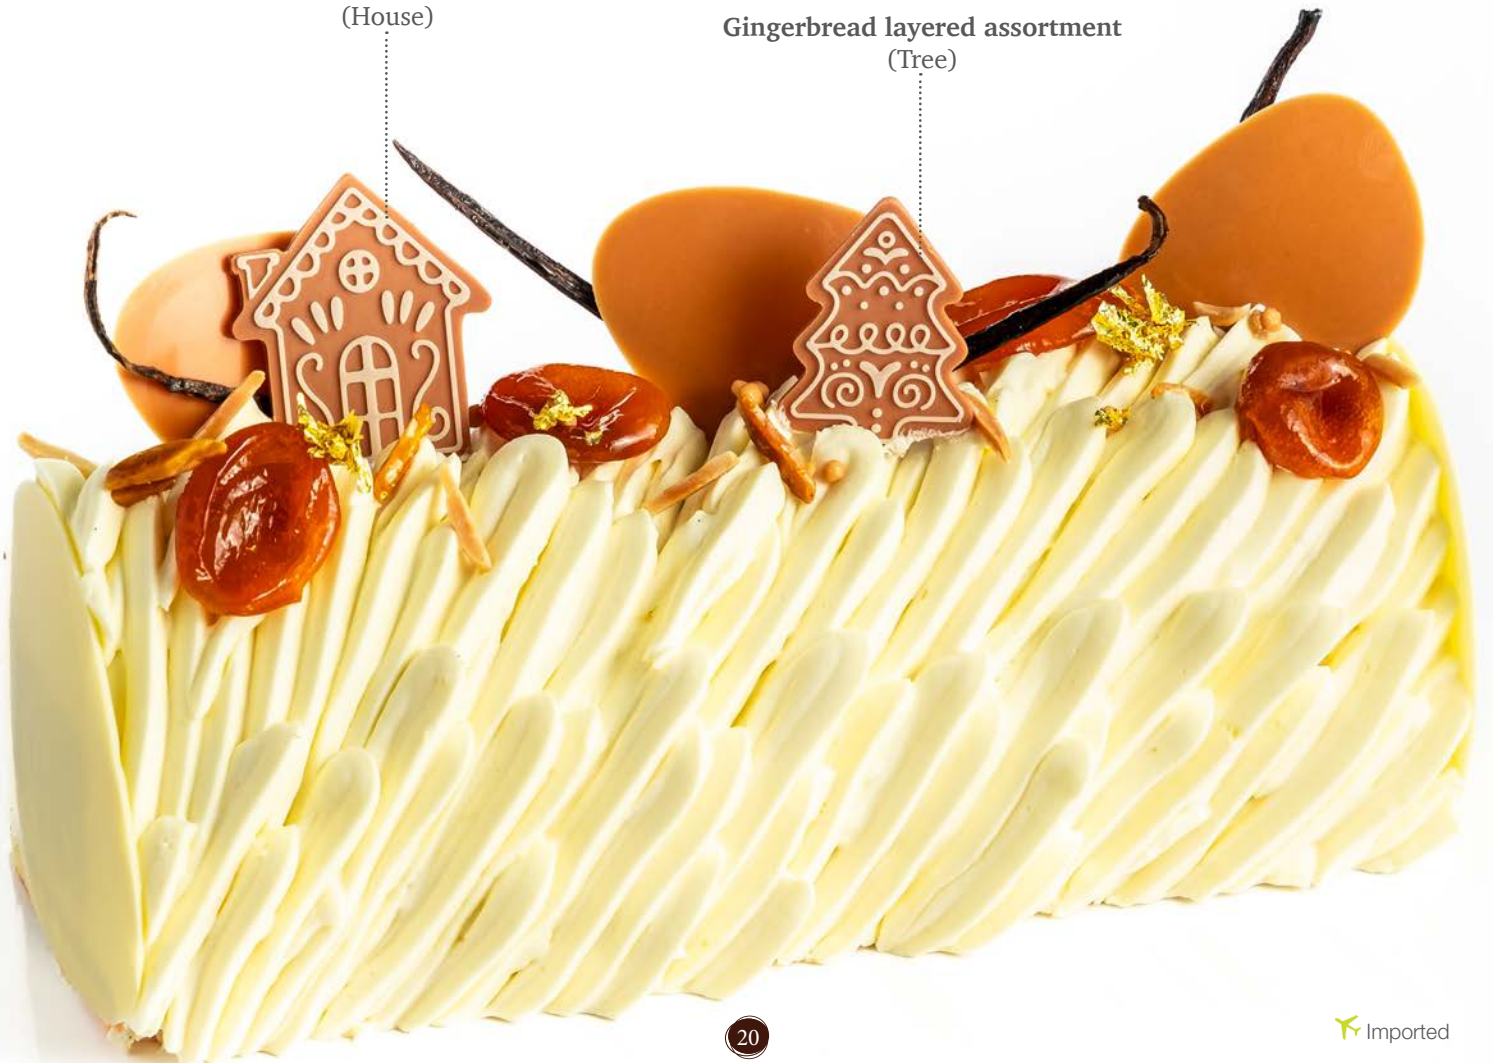

Gingerbread layered assortment
79070 (96 pcs)

Snow globe layered
79073 (144 pcs)

Merry Christmas seal
77335 (154 pcs)

Coupole red 6 cm
77404 (144 pcs)

Gingerbread layered assortment
(House)

Gingerbread layered assortment
(Tree)

ø 61 mm (2.42")

Gingerbread man Topper®
23588 (308 pcs)

Gingerbread woman Topper®
23589 (308 pcs)

ø 70 mm (2.75")

Ornament Topper®
23571 (252 pcs)

Wreath Topper®
23446 (252 pcs)
Ask about our Spanish version