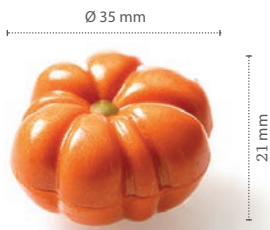

Pumpkin 3D
77798 (48 pcs)