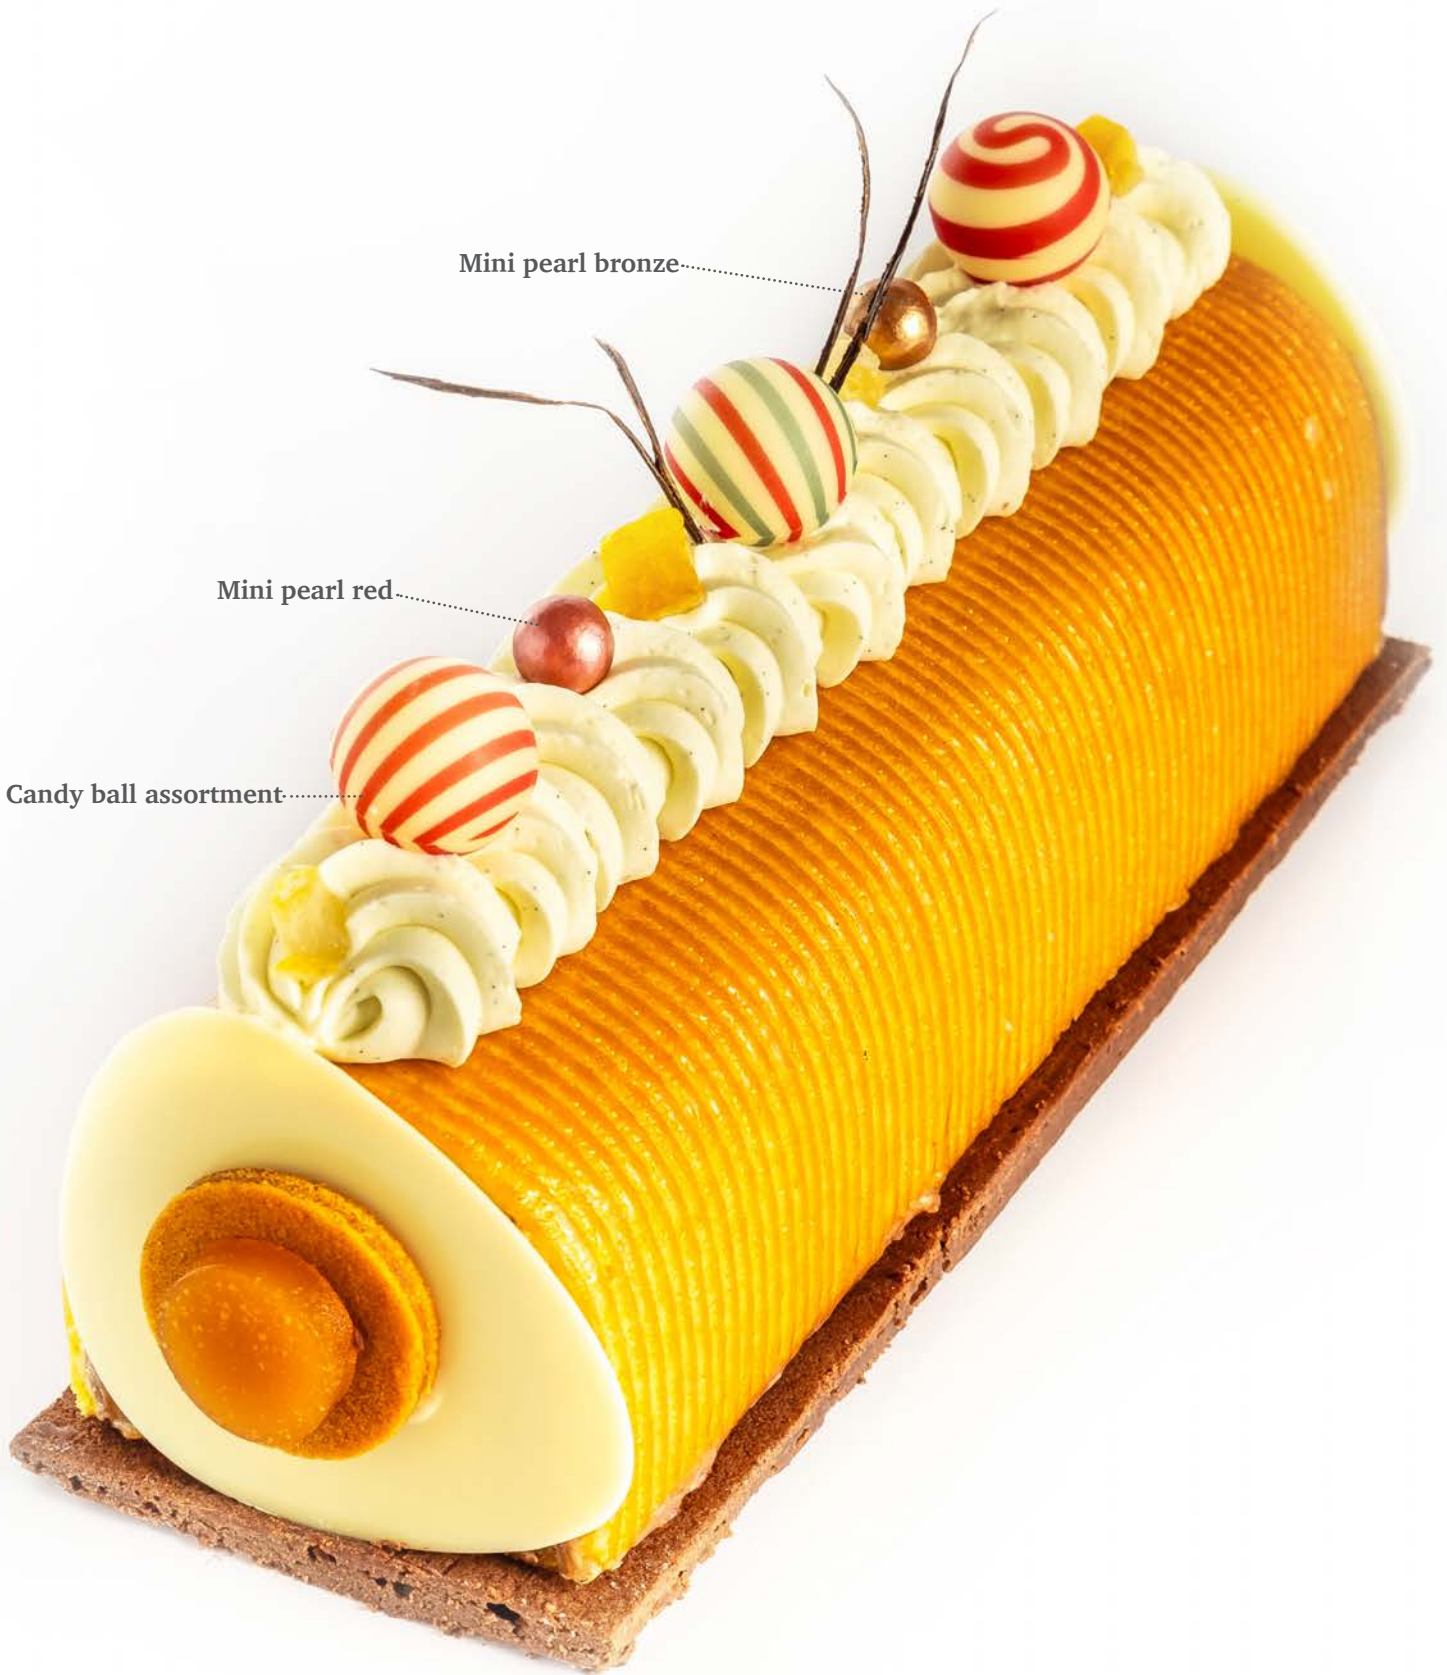

44 mm (1.73")

Red Christmas truck
23587 (240 pcs)

Mistletoe mania
30786107 (4/6# Gable)

Holly leaf 2D

Mini pearl bronze

Mini pearl red

Candy ball assortment

Lace leaf milk assortment
77961 (180 pcs)