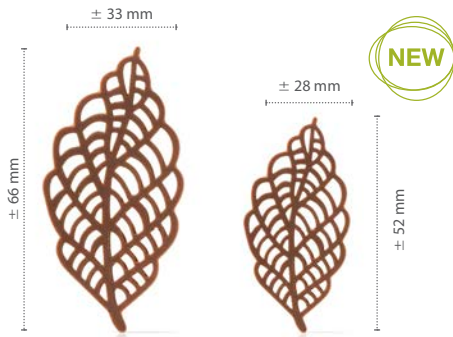

44 mm (1.73")

Red Christmas truck
23587 (240 pcs)

Mistletoe mania
30786107 (4/6# Gable)

Holly leaf 2D

Mini pearl bronze

Mini pearl red

Candy ball assortment

Lace leaf milk assortment
77961 (180 pcs)