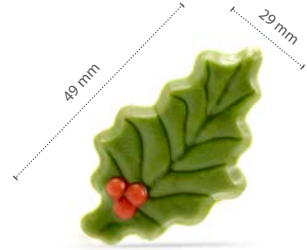

Holly leaf 2D
78361 (190 pcs)