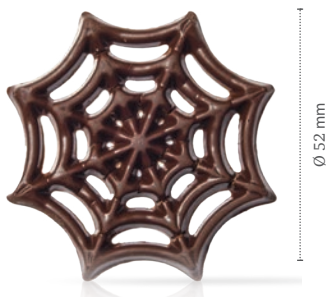

Mummy
77511 (± 40 pcs)

Bat
71812 (± 192 pcs)

Spooky
78810 (± 128 pcs)

Truffle shell eyeball red
77959 (252 pcs)
Volume 5ml (0,17 oz)

Spider web
71212 (± 110 pcs)

Ghastly Gnomes
23653 (252 pcs)

NEW

Truffle shell eyeball red

Witchcraft assortment

Halloween confetti

Black cat

NEW

10 mm

Chocolate Halloween confetti

38418 (2 kg)

ø 65 mm (2.56")