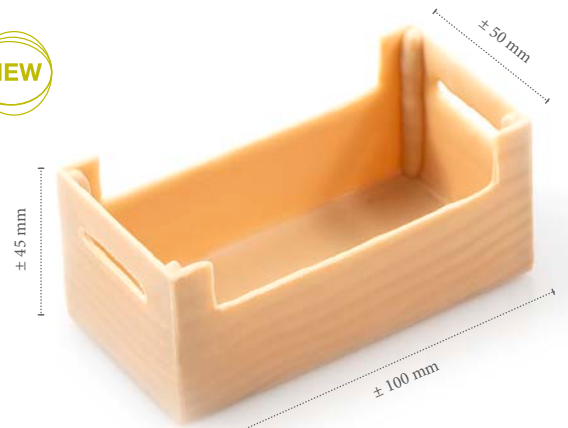

Fruit crate
77960 (36 pcs)