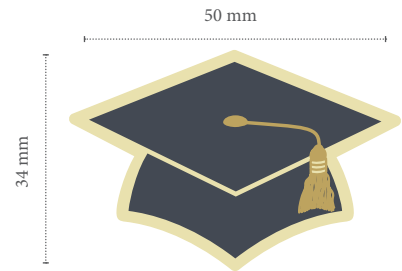

Graduation Cap (D36)
14617 (165 pcs)