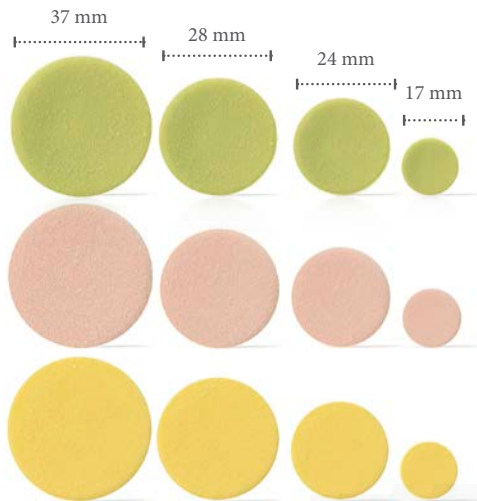

**Lace flower white assortment**  
79102 (96 pcs)

**Purple flower**  
78345 (120 pcs)

NEW

**Chocolate bee**  
77889 (150 pcs)

**Honeycomb layered**  
79023 (180 pcs)

**Honey pot**  
77641 (18 pcs)

**Curvy leaf green**  
77679 (144 pcs)

**Curvy leaf green**  
77796 (144 pcs)

**Curvy leaf green large**  
77787 (108 pcs)

**Spots pastel**  
77800 (420 pcs)

**Pink marguerite**  
78023 (200 pcs)

**Flower pot pink**  
18145 (28 pcs)

**Butter tart sweet fluted 3.35"**  
20435 (120 pcs)