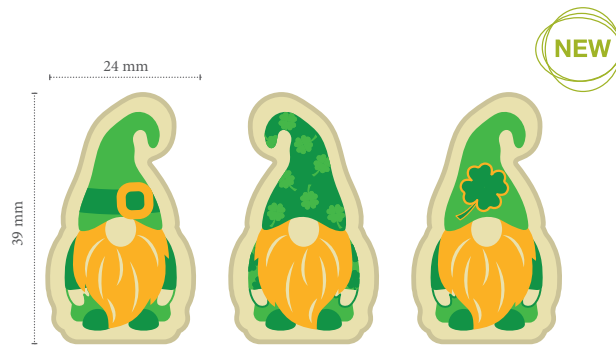

**Curvy leaf green**  
77796 (144 pcs)

**Curvy leaf green large**  
77787 (108 pcs)

**Spots pastel**  
77800 (420 pcs)

**Pink marguerite**  
78023 (200 pcs)

**Flower pot pink**  
18145 (28 pcs)

**Butter tart sweet fluted 3.35"**  
20435 (120 pcs)

**Butter tart sweet fluted 8.7"**  
20422 (10 pcs)

**Mini egg macaron**  
AGM00198 (48 pcs)

**Flower pot large**  
18140 (28 pcs)  
✂

**Flower pot 45 mm**  
18169 (66 pcs)  
✂

**Flower pot mini**  
18139 (24 pcs)  
✂

**Flower pot large green**  
18144 (28 pcs)

**Lucky Gnomes**  
Coming soon

**Green spaghetti**  
48193 (5.5 lbs)

**Get Clover It Trio (D17)**  
23651 (462 pcs)

ø 35 mm (1.38")

**Flower bee logo**  
23576 (168 pcs)