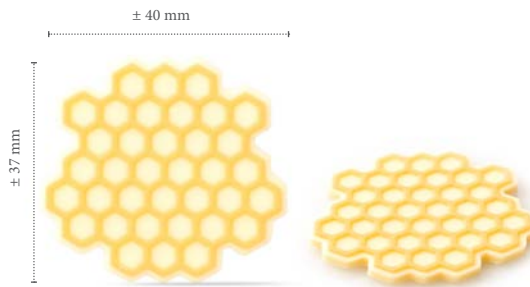

**Sunflower 2D**  
78248 (90 pcs)

**Tulip assortment**  
78024 (144 pcs)

**Flower assortment**  
23586 (168 pcs)

**Butterfly white pink**  
77572 (120 pcs)

**Sprinkle butterfly pink**  
78257 (2.2lbs)

**Lace butterfly dark**  
79101 (96 pcs)

**Lace flower white assortment**  
79102 (96 pcs)

**Purple flower**  
78345 (120 pcs)

NEW

**Chocolate bee**  
77889 (150 pcs)

**Honeycomb layered**  
79023 (180 pcs)

**Honey pot**  
77641 (18 pcs)

**Curvy leaf green**  
77679 (144 pcs)

**Curvy leaf green**  
77796 (144 pcs)

**Curvy leaf green large**  
77787 (108 pcs)

**Spots pastel**  
77800 (420 pcs)

**Pink marguerite**  
78023 (200 pcs)

**Flower pot pink**  
18145 (28 pcs)

**Butter tart sweet fluted 3.35"**  
20435 (120 pcs)