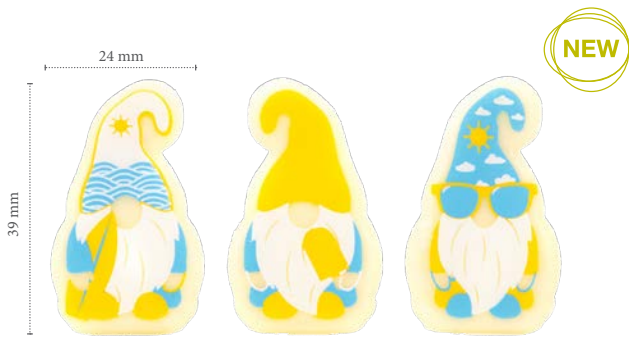

# Summer

**Rosette pink/white**  
77680 (30 pcs)

**Flamingo**  
78340 (±152 pcs)

**Ice cream cone**  
78446 (90 pcs)

**Sunglasses**  
78463 (180 pcs)

NEW

**Mermaid assortment**

- 61649 (108 pcs)
- Seashell (36 pcs)
- Starfish (36 pcs)
- Mermaid tail (36 pcs)

NEW

**Smiling sun**  
78459 (± 88 pcs)

**Daisy xl**  
78346 (108 pcs)

**Beach Party Gnomes**  
23656 (252 pcs)

**Chocolate blueberry**  
77449 (120 pcs)

**Chocolate cherry**  
77979 (72 pcs)

**Chocolate raspberry**  
77980 (72 pcs)