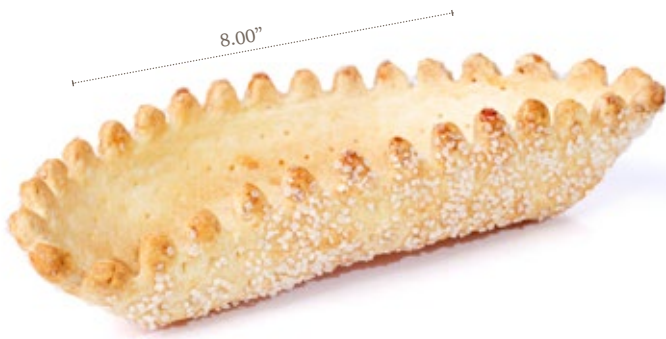

· Puff Pastry Shells ·

20918

Cream Horn

Puff pastry cream horn with sugar coating and flakey crust for sweet creations.

12 month shelf-life

.91 oz 108 4.75" 1.89"

220660

Flower Shell

Individually sized puff pastry shell in a flower design with sugar coating and flakey crust for sweet creations.

9 month shelf-life

.95 oz 90 3.5" 1.26"

20329

Flower Shell

Sharable sized puff pastry shell in a flower design with sugar coating and flakey crust for sweet creations.

9 month shelf-life

2.6 oz 48 6" 1.34"

· Puff Pastry Shells ·

20034

Half Moon Fluted Shell

Shareable size puff pastry shell with fluted edges and sugar coating. Suitable for large/medium sized shareable occasions.
9 month shelf-life

2.6 oz

20

8"

1.58"

1000976

Fluted Round Shell

Family sized puff pastry shell with fluted edges and sugar coating. Suitable for large, shareable size desserts.
9 month shelf-life

5 oz