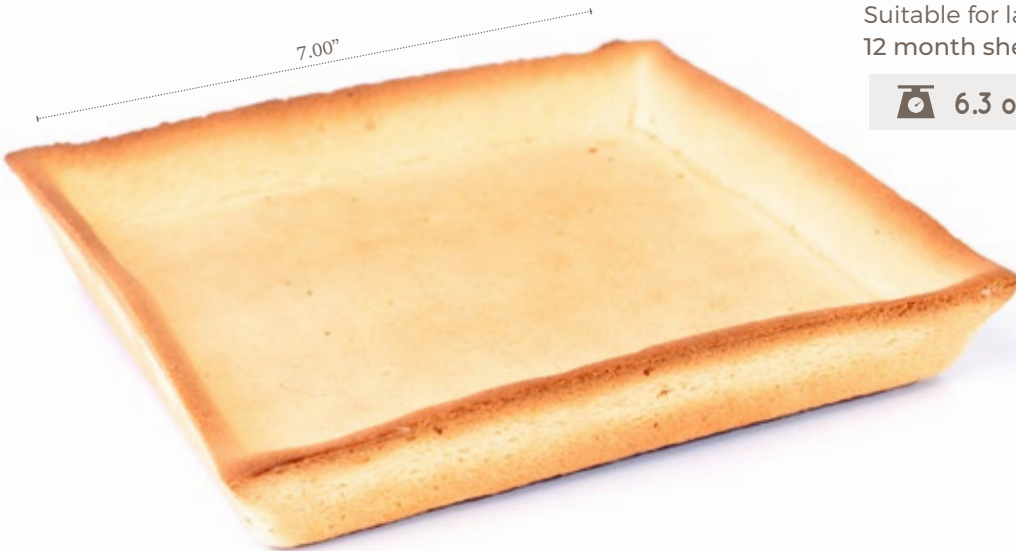

 .81 oz  96  3"  .69"

· Butter Tart Shells ·

20064

Butter Tartlet Sweet Square

Medium sized, sweet, butter flavored tart shell with trendy straight edges in a square shape. Suitable for individual desserts.

12 month shelf-life

1.09 oz 108 3.2" .63"

20063

Butter Tart Sweet Square

Family size, sweet, butter flavored tart shell with trendy straight edges in a square shape. Suitable for large, sharable desserts.

12 month shelf-life

6.3 oz 12 7" .87"

· Butter Tart Shells ·

ø 2.00"

74030

Chocolate Tartlet Straight Edge

Chocolate tartlet with trendy straight edges suitable for catering, pastry trays and individual desserts.

12 month shelf-life

.49 oz 96 2" .65"

ø 3.25"

74010

Graham Tartlet Straight Edge

Pre-coated, sweet, graham flavored tart with trendy straight edges, suitable for individual desserts.

12 month shelf-life

.99 oz 81 3.25" .87"