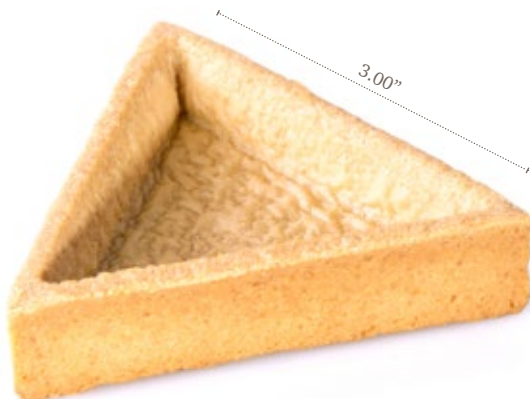

Medium sizes, sweet, butter flavored tart with fluted edges, suitable for individual desserts. 12 month shelf-life

.88 oz 120 3.35" .59"

20087

Butter Tartlet Sweet Straight Edge

Medium sized, sweet, butter flavored tart shell with trendy straight edges, suitable for individual desserts.

12 month shelf-life

1.6 oz 96 4" .79"

· Butter Tart Shells ·

ø 6.90"

74000

Butter Tart Sweet Fluted

Family size, sweet, butter flavored tart shell suitable for large, sharable desserts. 12 month shelf-life

 4.8 oz  12  6.9"  .79"

ø 8.70"

20422

Butter Tart Sweet Fluted

Family size, sweet, butter flavored tart shell suitable for large, sharable desserts. 12 month shelf-life

 7 oz  10  8.7"  .9"

· Butter Tart Shells ·

20065

Butter Tart Sweet Rectangle

Rectangular shaped, sweet, butter flavored tart shell with fluted edges. Suitable for family, sharable sized desserts.
12 month shelf-life

 5 oz  42  9.25" x 3.25"  .91"

74099

Butter Tartlet Triangle

Medium sized, sweet, butter flavored tart shell with trendy straight edges in a triangle shape. Suitable for individual desserts.
12 month shelf-life