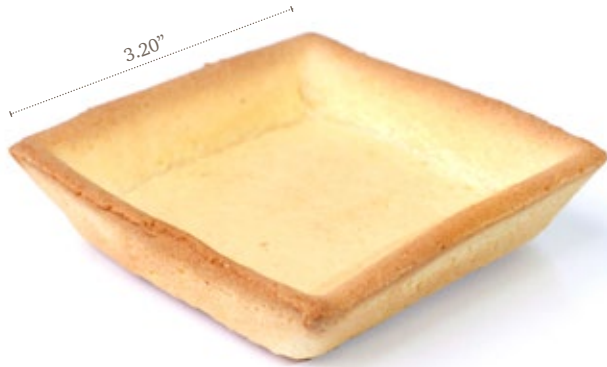

ø 8.70"

20422

Butter Tart Sweet Fluted

Family size, sweet, butter flavored tart shell suitable for large, sharable desserts. 12 month shelf-life

 7 oz  10  8.7"  .9"

· Butter Tart Shells ·

20065

Butter Tart Sweet Rectangle

Rectangular shaped, sweet, butter flavored tart shell with fluted edges. Suitable for family, sharable sized desserts.
12 month shelf-life

 5 oz  42  9.25" x 3.25"  .91"

74099

Butter Tartlet Triangle

Medium sized, sweet, butter flavored tart shell with trendy straight edges in a triangle shape. Suitable for individual desserts.
12 month shelf-life

 .81 oz  96  3"  .69"

· Butter Tart Shells ·

20064

Butter Tartlet Sweet Square

Medium sized, sweet, butter flavored tart shell with trendy straight edges in a square shape. Suitable for individual desserts.

12 month shelf-life

1.09 oz 108 3.2" .63"

20063

Butter Tart Sweet Square

Family size, sweet, butter flavored tart shell with trendy straight edges in a square shape. Suitable for large, sharable desserts.