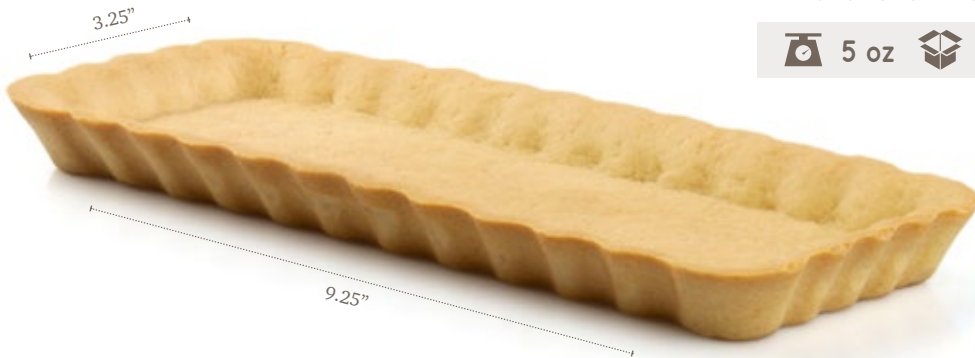

Medium sizes, sweet, butter flavored tart with fluted edges, suitable for individual desserts. 12 month shelf-life

.88 oz 120 3.35" .59"

20087

Butter Tartlet Sweet Straight Edge

Medium sized, sweet, butter flavored tart shell with trendy straight edges, suitable for individual desserts.

12 month shelf-life

1.6 oz 96 4" .79"

· Butter Tart Shells ·

ø 6.90"

74000

Butter Tart Sweet Fluted

Family size, sweet, butter flavored tart shell suitable for large, sharable desserts. 12 month shelf-life

 4.8 oz  12  6.9"  .79"

ø 8.70"

20422

Butter Tart Sweet Fluted

Family size, sweet, butter flavored tart shell suitable for large, sharable desserts. 12 month shelf-life

 7 oz  10  8.7"  .9"

· Butter Tart Shells ·

20065

Butter Tart Sweet Rectangle

Rectangular shaped, sweet, butter flavored tart shell with fluted edges. Suitable for family, sharable sized desserts.
12 month shelf-life

 5 oz  42  9.25" x 3.25"  .91"

74099

Butter Tartlet Triangle

Medium sized, sweet, butter flavored tart shell with trendy straight edges in a triangle shape. Suitable for individual desserts.
12 month shelf-life